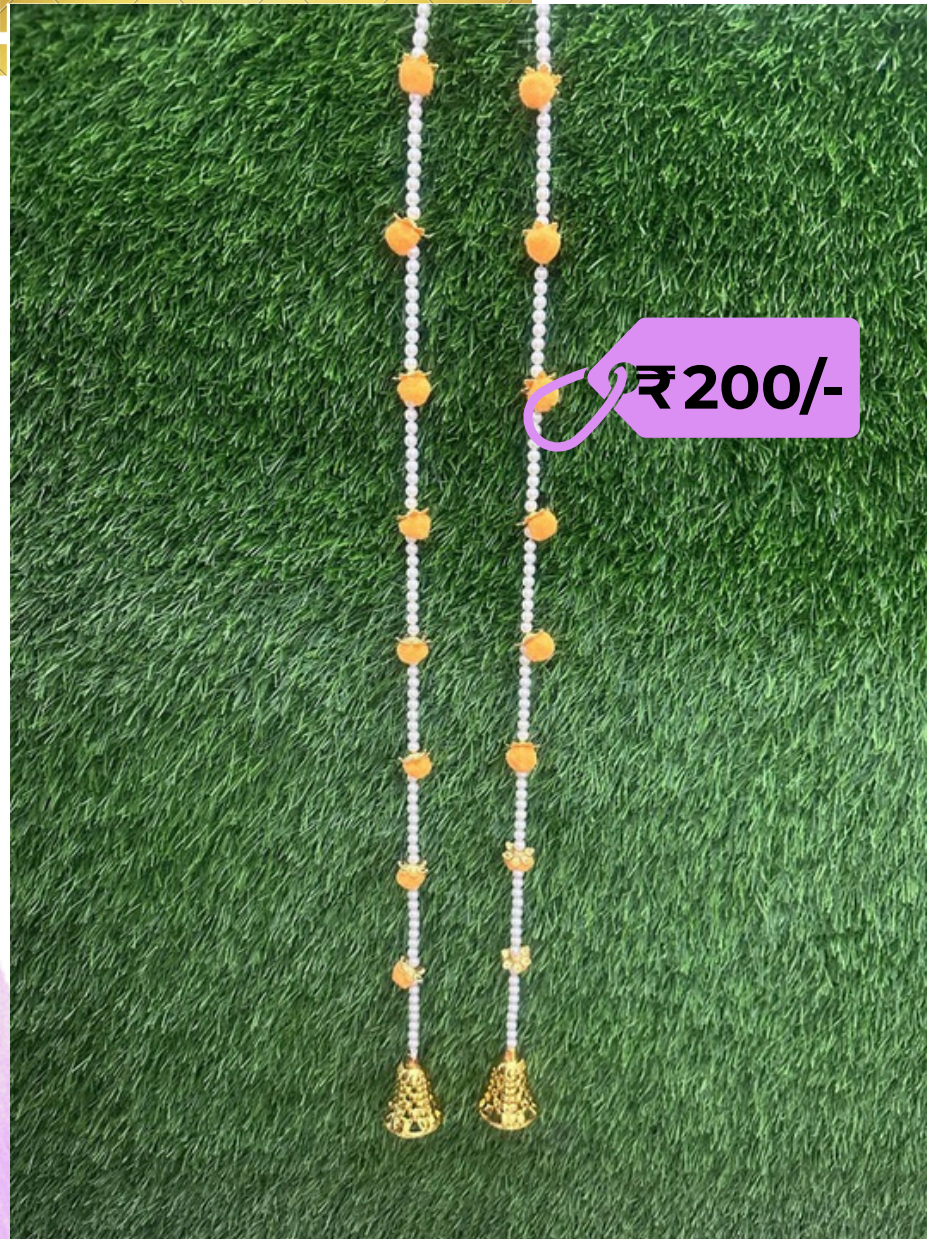

DECORATIVE TORAN

₹ 200/-

**Size- 75 cm to 90cm(L)
approx.**

**Vibrant handmade torans
with pompoms, beads, and
gold accents — ideal for
festivals and home
entrances.**